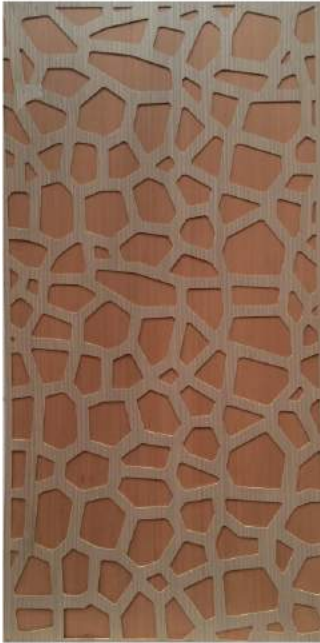

Timex Veneer Grill

Veneer Grill proposes a series of collections which combines two different veneers where upper veneer is cut into many exclusive patterns which explore the contrast between both the layers. Its very demanding series for inner decoration of commercial & residence areas which makes the whole environment full of inspiration & creativities.

713, Size: 8' x 4' - 7mm

704, Size: 8' x 4' - 7mm

901, Size: 8' x 4' - 7mm

VENEER GRILL

THICKNESS
7mm

VENEER GRILL

125, Size: 8' x 4' - 7mm

902, Size: 8' x 4' - 7mm

VENEER GRILL

THICKNESS
7mm

VENEER GRILL

122, Size: 8' x 4' - 7mm

121, Size: 8' x 4' - 7mm

VENEER GRILL

THICKNESS
7mm

VENEER GRILL

703, Size: 8' x 4' - 7mm

1111, Size: 8' x 4' - 7mm

VENEER GRILL

THICKNESS
7mm

VENEER GRILL

604, Size: 8' x 4' - 7mm

1116, Size: 8' x 4' - 7mm

VENEER GRILL